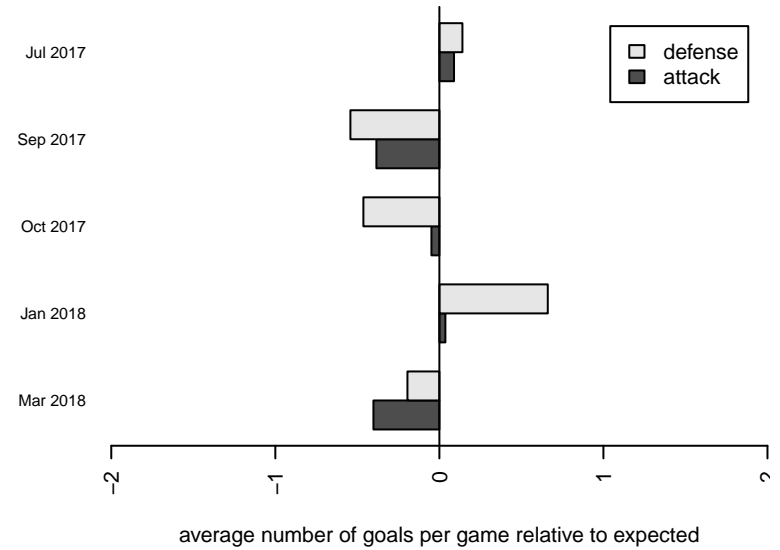

Performance relative to 13 month average