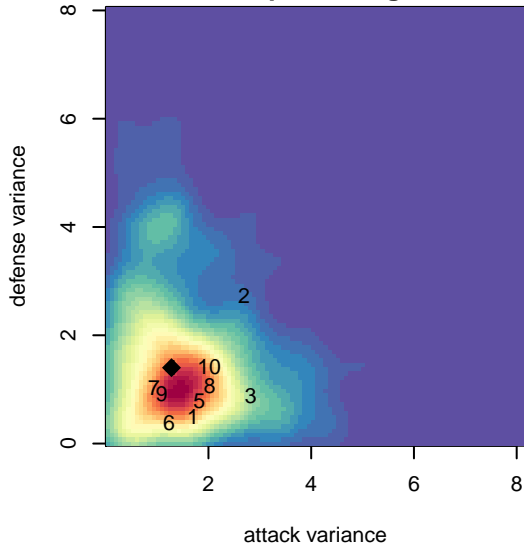

## Eastside FC Reign 2 G04

Eastside FC  
 Preston, WA  
 G04 total strength=1741  
 attack=32.45 defense=20.99  
 fall league = RCL G04 Div 1

alt names used:  
 EASTSIDE FC 04 REIGN A2 (WA)  
 G04 Eastside Reign Academy 2  
 Eastside FC G04 Reign A2 (WA)  
 G04 Eastside Reign Academy 2

Venues played:  
 2017 Nike Crossfire Challenge Super Group U'  
 2017 RCL G04 Div 1  
 2017 FWRL G04  
 2017 WYS Championship G04

**Eastside FC Reign 2 G04**  
 Dots are actual minus expected GF (blue circles) and GA (red triangles).  
 Blue line is smoothed change in attack strength. Red is smoothed change in defense strength.

**attack and defense variance (black dot)  
relative to other teams  
and top 10 in region**

**attack and defense rating  
relative to others at age  
and all opponents in last 13 months**

**Performance relative to 13 month average**