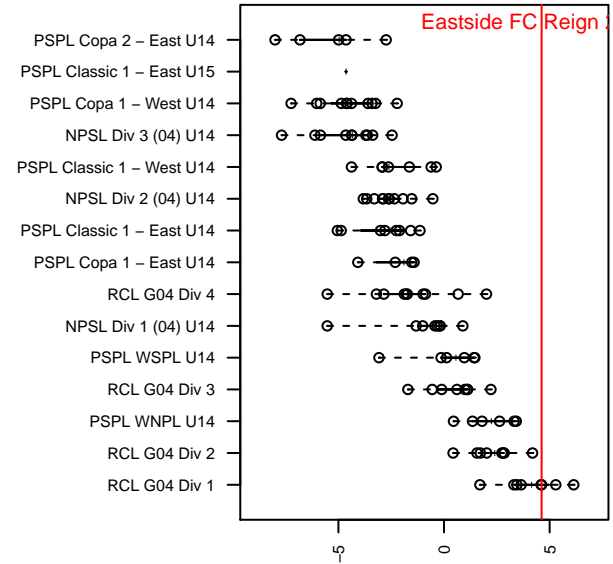

## Eastside FC Reign 2 G04

Eastside FC  
 Preston, WA  
 G04 total strength=1741  
 attack=32.45 defense=20.99  
 fall league = RCL G04 Div 1

alt names used:  
 EASTSIDE FC 04 REIGN A2 (WA)  
 G04 Eastside Reign Academy 2  
 Eastside FC G04 Reign A2 (WA)  
 G04 Eastside Reign Academy 2

Venues played:  
 2017 Nike Crossfire Challenge Super Group U'  
 2017 RCL G04 Div 1  
 2017 FWRL G04  
 2017 WYS Championship G04

**Eastside FC Reign 2 G04**  
 Dots are actual minus expected GF (blue circles) and GA (red triangles).  
 Blue line is smoothed change in attack strength. Red is smoothed change in defense strength.

**attack and defense variance (black dot)  
relative to other teams  
and top 10 in region**

**attack and defense rating  
relative to others at age  
and all opponents in last 13 months**

**Performance relative to 13 month average**