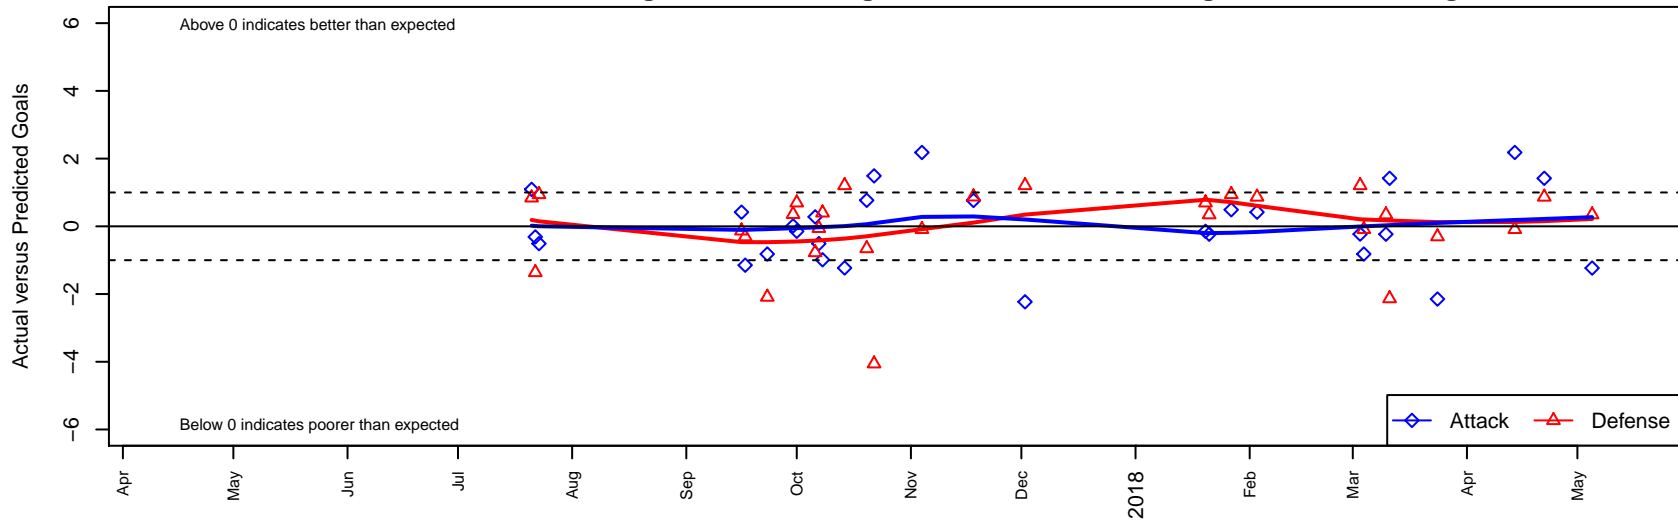

## Eastside FC Reign 2 G04

Eastside FC  
 Preston, WA  
 G04 total strength=1741  
 attack=32.45 defense=20.99  
 fall league = RCL G04 Div 1

alt names used:  
 EASTSIDE FC 04 REIGN A2 (WA)  
 G04 Eastside Reign Academy 2  
 Eastside FC G04 Reign A2 (WA)  
 G04 Eastside Reign Academy 2

Venues played:  
 2017 Nike Crossfire Challenge Super Group U'  
 2017 RCL G04 Div 1  
 2017 FWRL G04  
 2017 WYS Championship G04

**Eastside FC Reign 2 G04**  
 Dots are actual minus expected GF (blue circles) and GA (red triangles).  
 Blue line is smoothed change in attack strength. Red is smoothed change in defense strength.

**attack and defense variance (black dot)  
relative to other teams  
and top 10 in region**

**attack and defense rating  
relative to others at age  
and all opponents in last 13 months**

**Performance relative to 13 month average**