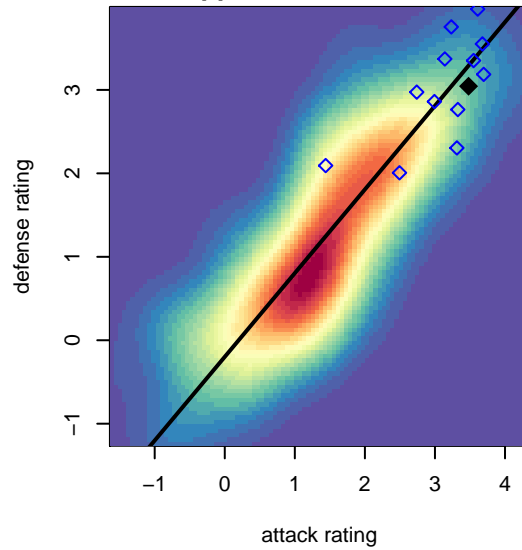

## Eastside FC Reign 2 G04

Eastside FC  
 Preston, WA  
 G04 total strength=1741  
 attack=32.45 defense=20.99  
 fall league = RCL G04 Div 1

alt names used:  
 EASTSIDE FC 04 REIGN A2 (WA)  
 G04 Eastside Reign Academy 2  
 Eastside FC G04 Reign A2 (WA)  
 G04 Eastside Reign Academy 2

Venues played:  
 2017 Nike Crossfire Challenge Super Group U'  
 2017 RCL G04 Div 1  
 2017 FWRL G04  
 2017 WYS Championship G04

**Eastside FC Reign 2 G04**  
 Dots are actual minus expected GF (blue circles) and GA (red triangles).  
 Blue line is smoothed change in attack strength. Red is smoothed change in defense strength.

**attack and defense variance (black dot)  
relative to other teams  
and top 10 in region**

**attack and defense rating  
relative to others at age  
and all opponents in last 13 months**

**Performance relative to 13 month average**